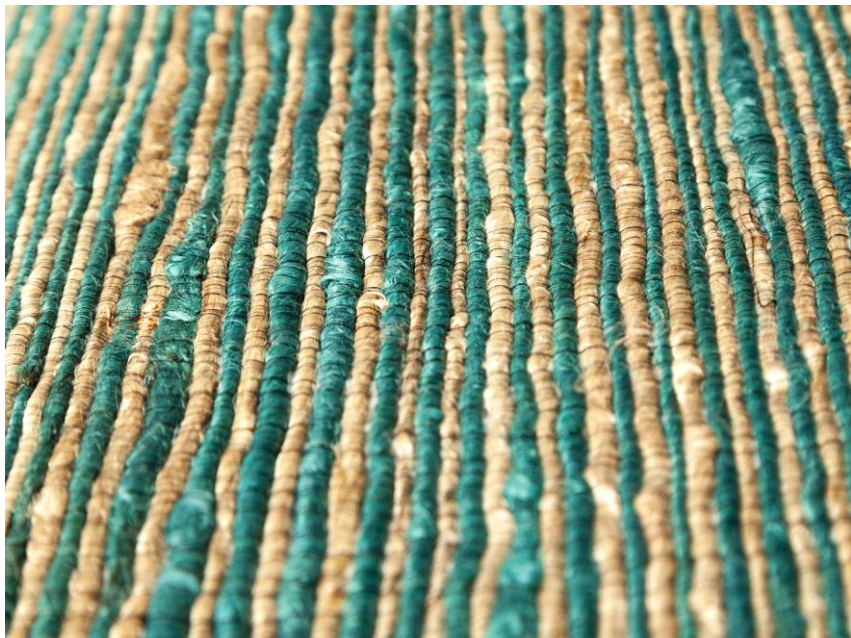

Cobalt In Love

BÉRENGÈRE LEROY
PARIS

#1

#1 Rug Cobalt In Love lagon 200 x 300 cm / 200 x 140 cm or bespoke / 100% hemp