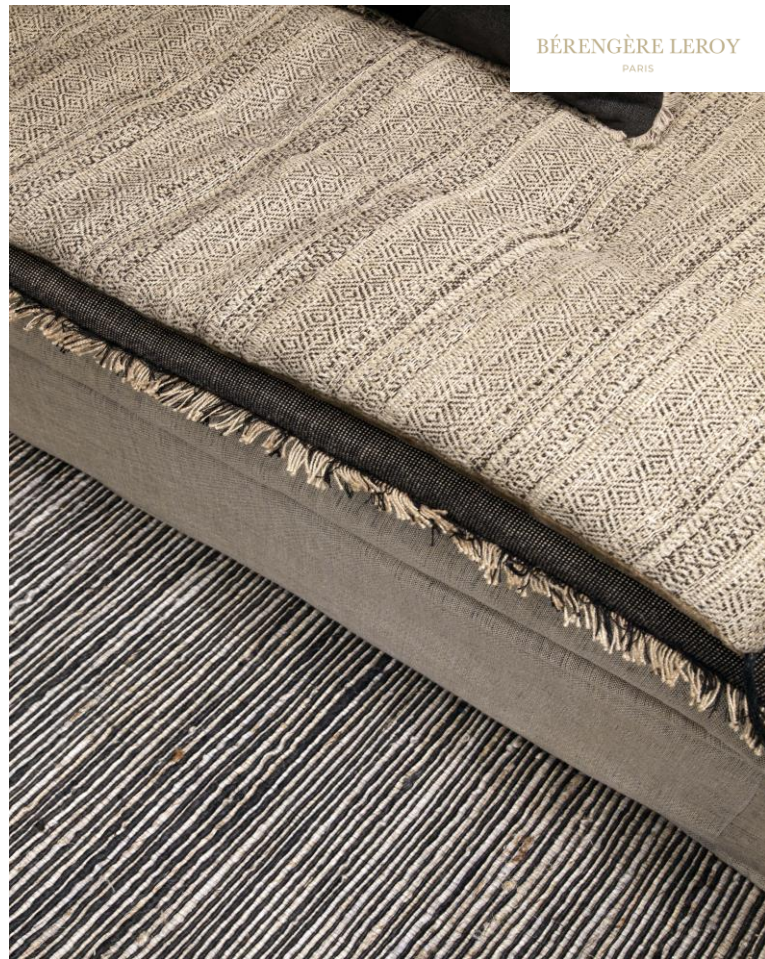

5000 gr/m²

Eucalyptus natural fiber Tsar rugs

Available in the 38 colors of Tsar velvet :

White & beige : blanc, craie, sable, ciment, écorce, camel, havane,
Pink : rose thé, rose romance, rose blush, rose nude, marsala
Green : vert de gris, céladon, avocat, menthe, greenery, absinthe
Blue : glacier, givré, canard, pétrole, lac, lagon, abyss, outremer, nuit
Grey : galet, éléphant, carbone, gris fumé
Other colors : gold, curry, lilas, parme, corail, noir, terracotta

BÉRENGÈRE LEROY
PARIS

Cobalt In Love

Cobalt In Love

BÉRENGÈRE LEROY
PARIS

#1

#1 Rug Cobalt In Love lagon 200 x 300 cm / 200 x 140 cm or bespoke / 100% hemp

#2

#2 Rug Cobalt In Love céladon 200 x 300 cm / 200 x 140 cm or bespoke / 100% hemp

Berbère

Rug Berbère 200 x 300 cm / 200 x 140 cm or bespoke / 100% hemp

Other custom rugs : Bamboo, Medina, Havane Beach

BÉRENGÈRE LEROY
PARIS

Bamboo

**Bespoke
Bamboo rug
(colors
lodée and
terracotta)**

*Composition
: 50%
bamboo 50%
wool*