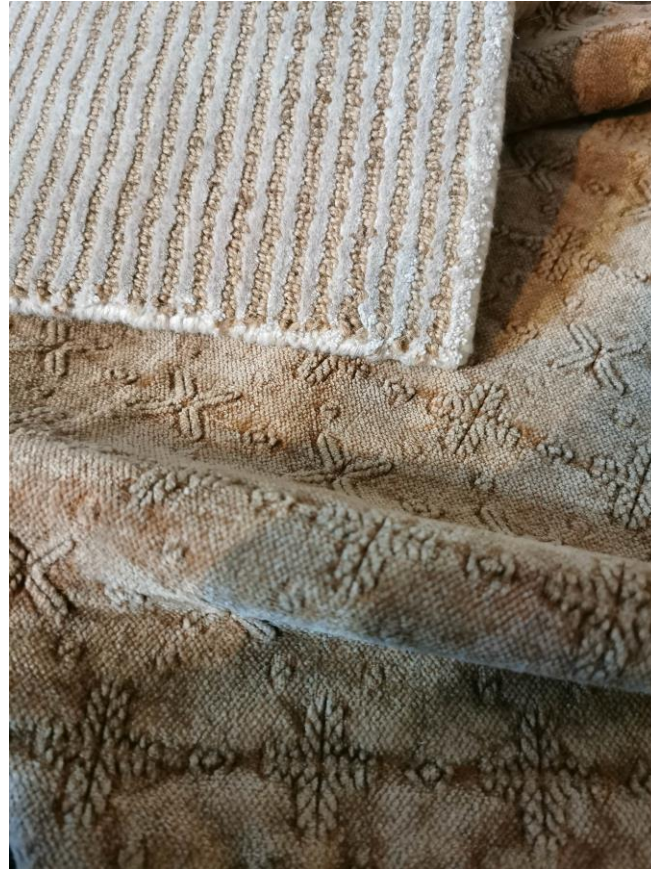

Havane Beach

**Bespoke
Havane Beach
rug (Colors
natural &
camel)**

*Composition :
50% hemp 50%
natural viscose*