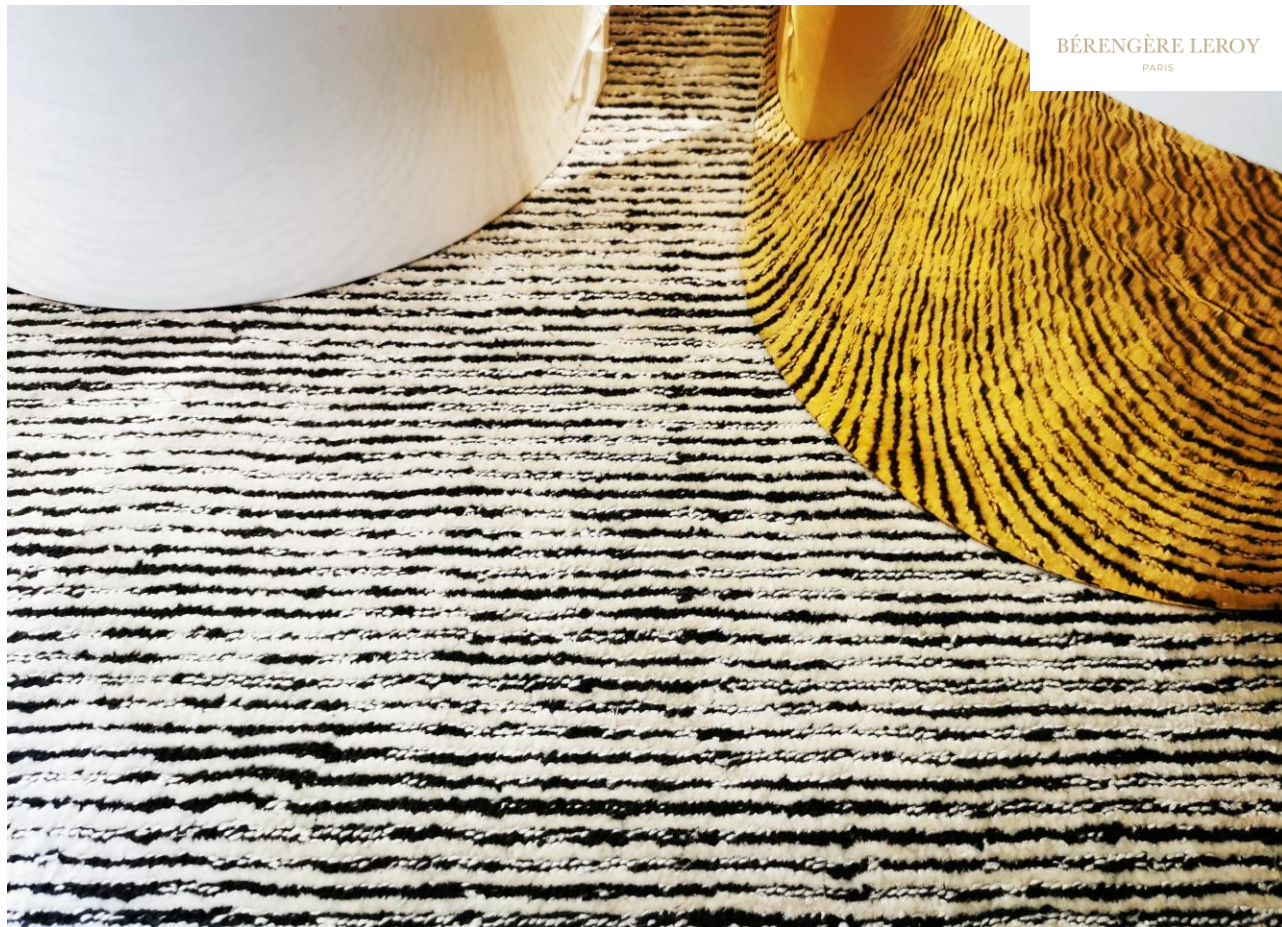

Medina black & white

Bespoke Medina
rug

*Composition :
50% hemp 50%
natural viscose*