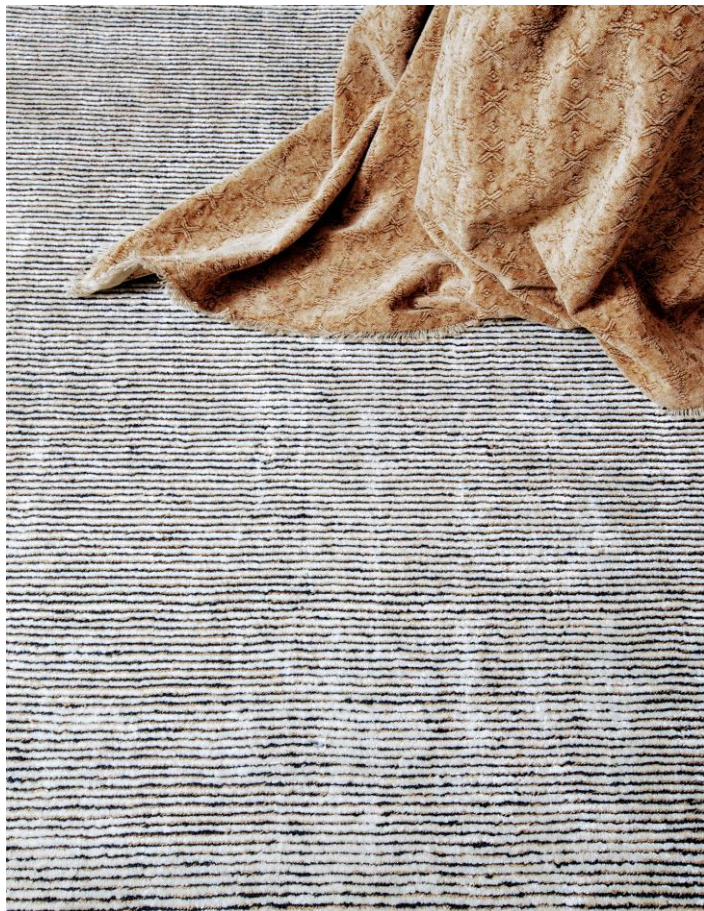

5000 gr/m²

Eucalyptus natural fiber Tsar rugs

Available in the 38 colors of Tsar velvet :

White & beige : blanc, craie, sable, ciment, écorce, camel, havane,
Pink : rose thé, rose romance, rose blush, rose nude, marsala
Green : vert de gris, céladon, avocat, menthe, greenery, absinthe
Blue : glacier, givré, canard, pétrole, lac, lagon, abyss, outremer, nuit
Grey : galet, éléphant, carbone, gris fumé
Other colors : gold, curry, lilas, parme, corail, noir, terracotta

Berbère

Rug Berbère 200 x 300 cm / 200 x 140 cm or bespoke / 100% hemp

Other custom rugs : Bamboo, Medina, Havane Beach

BÉRENGÈRE LEROY
PARIS

Bamboo

**Bespoke
Bamboo rug
(colors
lodée and
terracotta)**

*Composition
: 50%
bamboo 50%
wool*

Medina black & white

Bespoke Medina
rug

*Composition :
50% hemp 50%
natural viscose*

Medina black, brown & white

**Bespoke
Medina rug**

Composition :
50% hemp
50% natural
viscose

BÉRENGÈRE LEROY
PARIS

Havane Beach