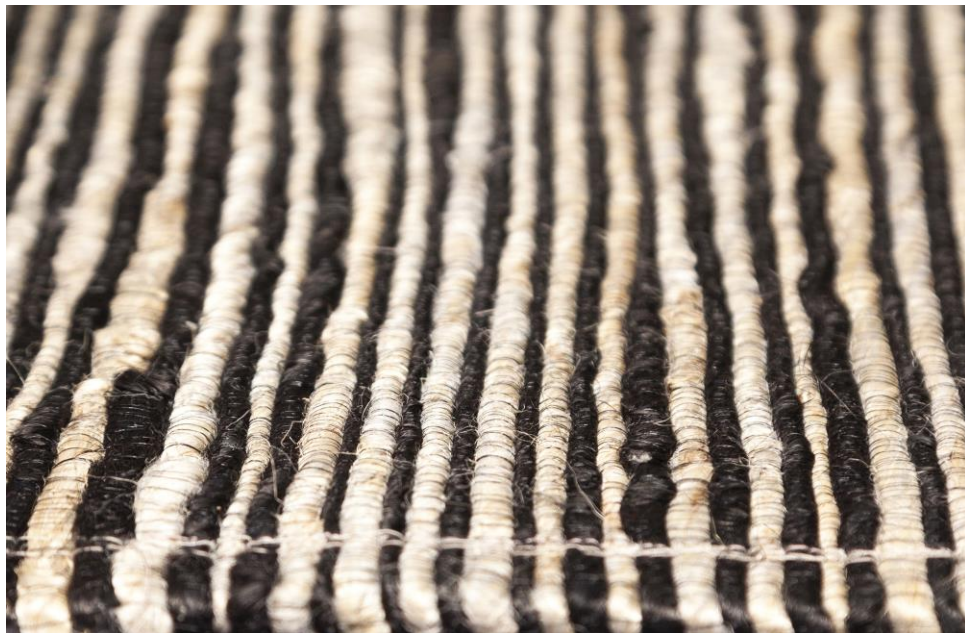

5000 gr/m²

Eucalyptus natural fiber Tsar rugs

Available in the 38 colors of Tsar velvet :

White & beige : blanc, craie, sable, ciment, écorce, camel, havane,
Pink : rose thé, rose romance, rose blush, rose nude, marsala
Green : vert de gris, céladon, avocat, menthe, greenery, absinthe
Blue : glacier, givré, canard, pétrole, lac, lagon, abyss, outremer, nuit
Grey : galet, éléphant, carbone, gris fumé
Other colors : gold, curry, lilas, parme, corail, noir, terracotta

BÉRENGÈRE LEROY
PARIS

Cobalt In Love

Cobalt In Love

BÉRENGÈRE LEROY
PARIS

#1

#1 Rug Cobalt In Love lagon 200 x 300 cm / 200 x 140 cm or bespoke / 100% hemp

#2

#2 Rug Cobalt In Love céladon 200 x 300 cm / 200 x 140 cm or bespoke / 100% hemp

Berbère

Rug Berbère 200 x 300 cm / 200 x 140 cm or bespoke / 100% hemp

Other custom rugs : Bamboo, Medina, Havane Beach

BÉRENGÈRE LEROY
PARIS

Bamboo

**Bespoke
Bamboo rug
(colors
lodée and
terracotta)**

*Composition
: 50%
bamboo 50%
wool*