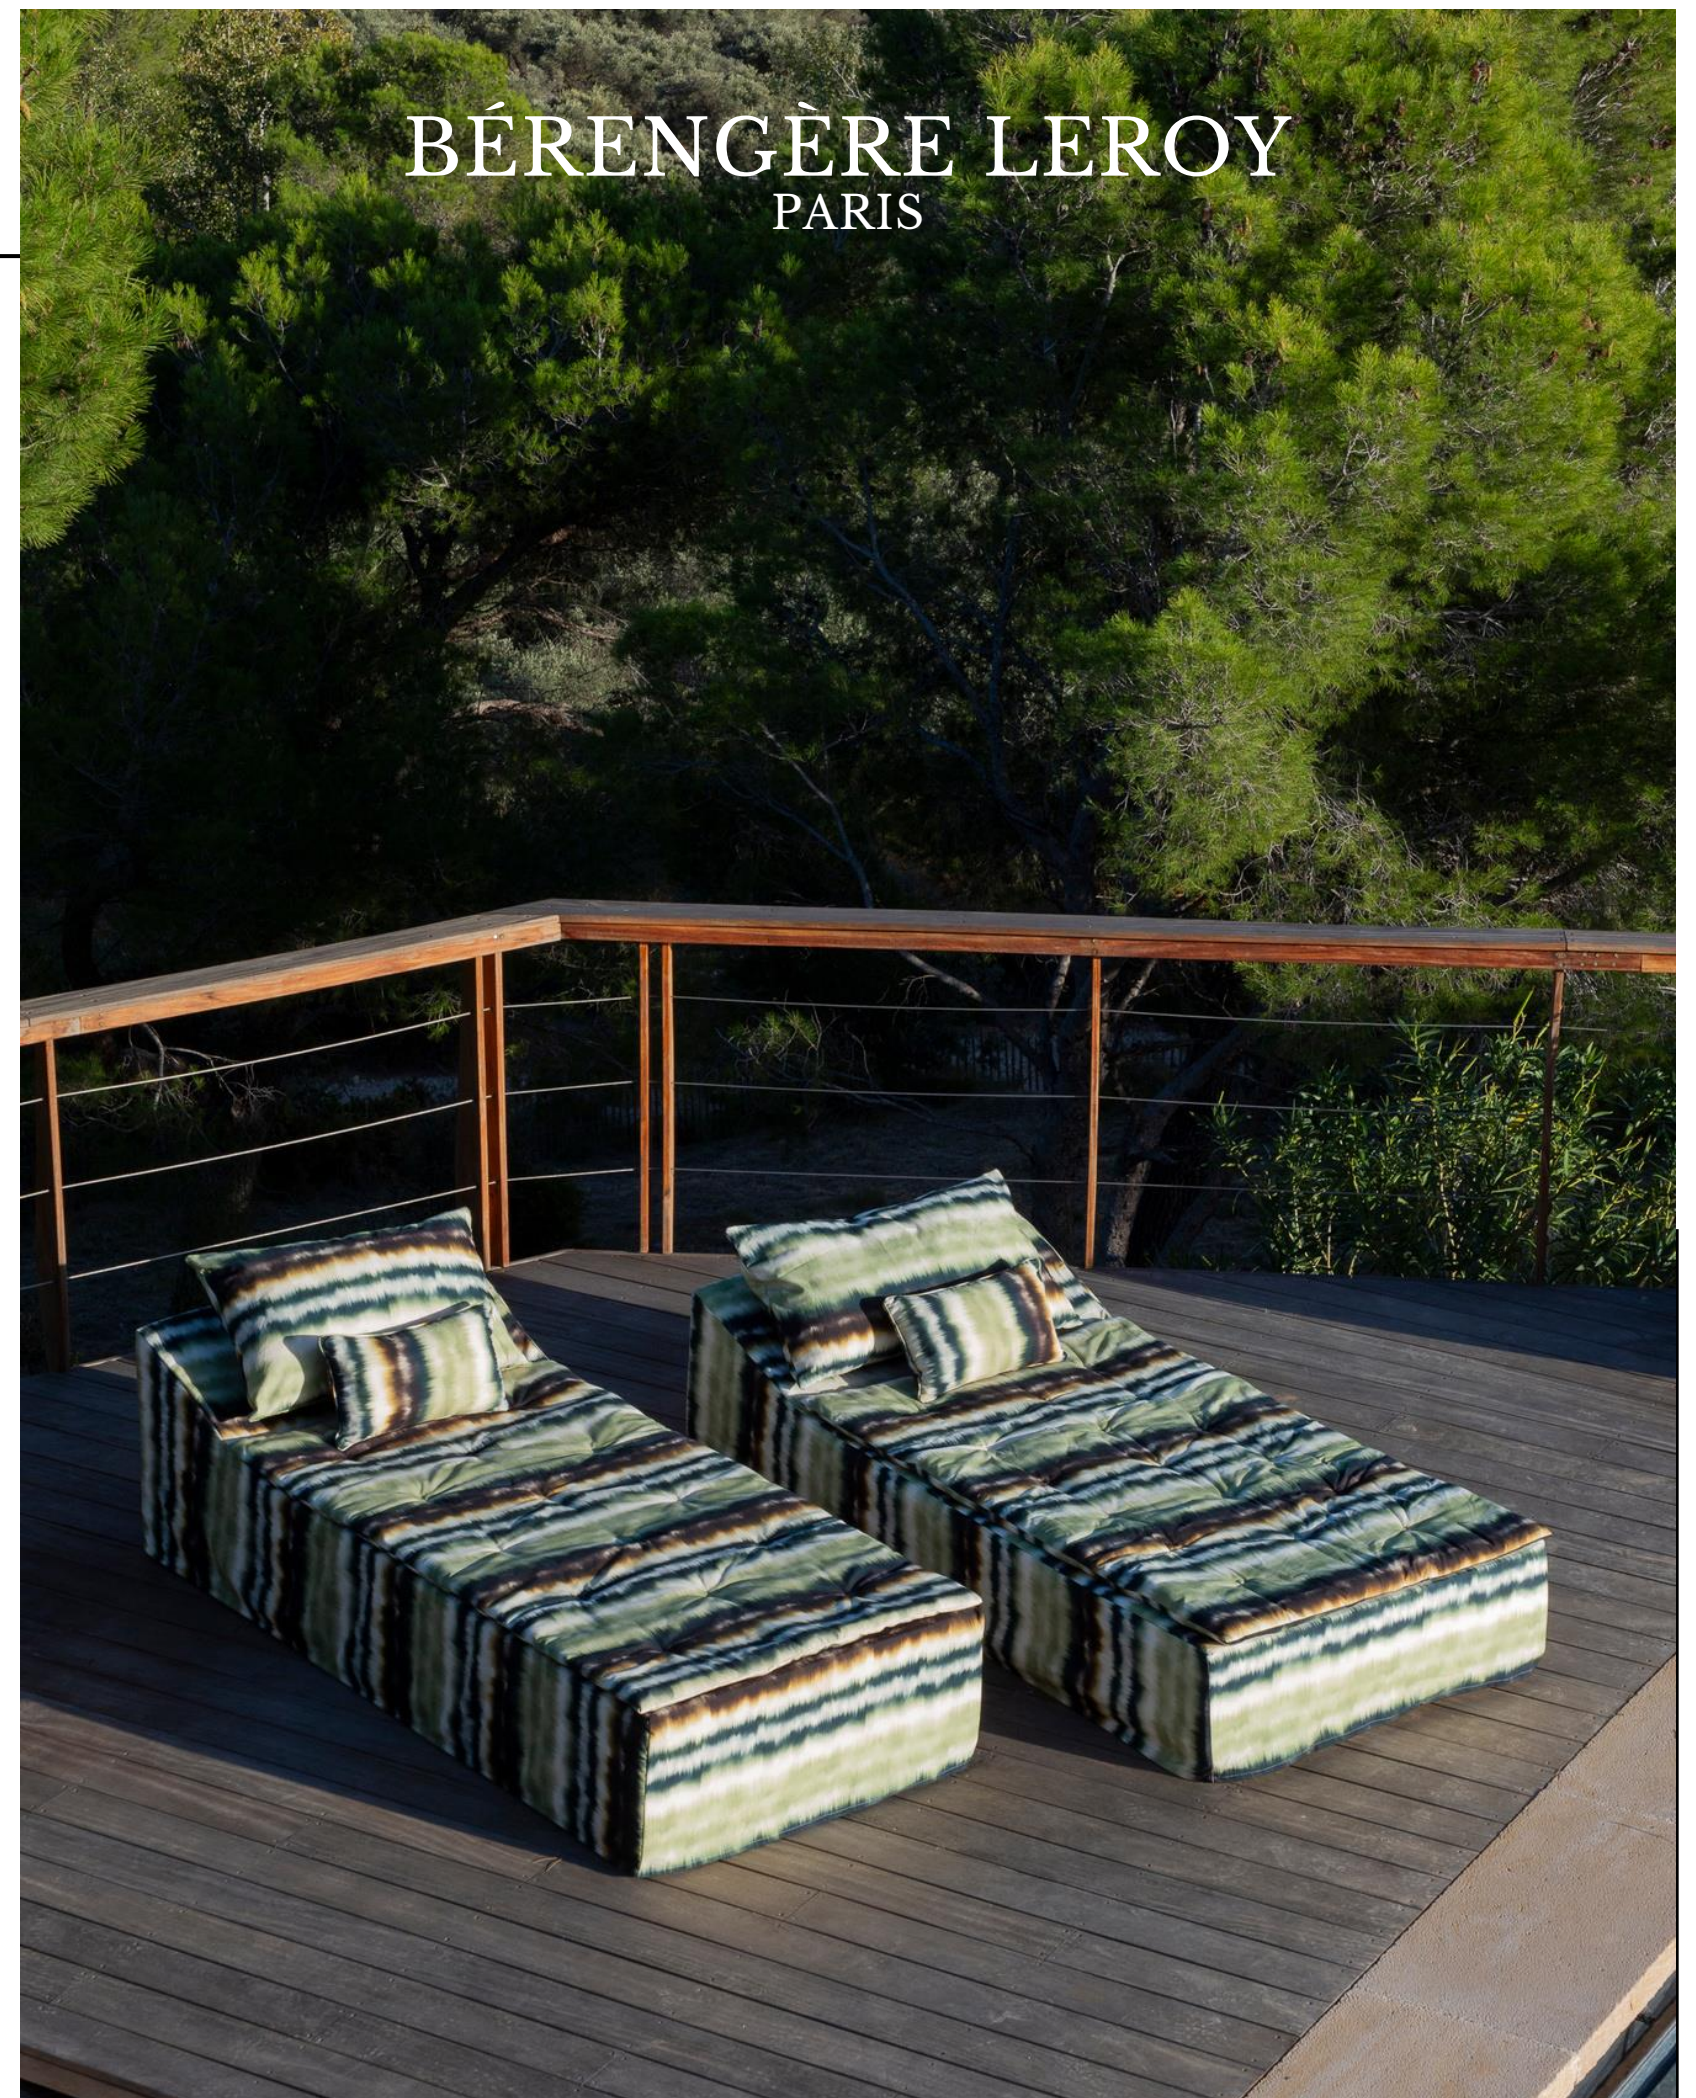

COLLECTION GREEN

GREEN finition cheyenne nature
30 x 50 cm, 40 x 60 cm

GREEN finition tone-on-tone edging
30 x 50 cm, 40 x 60 cm

GREEN finition edge to edge
50 x 50 cm, 65 x 65 cm

BÉRENGÈRE LEROY
PARIS

COLLECTION