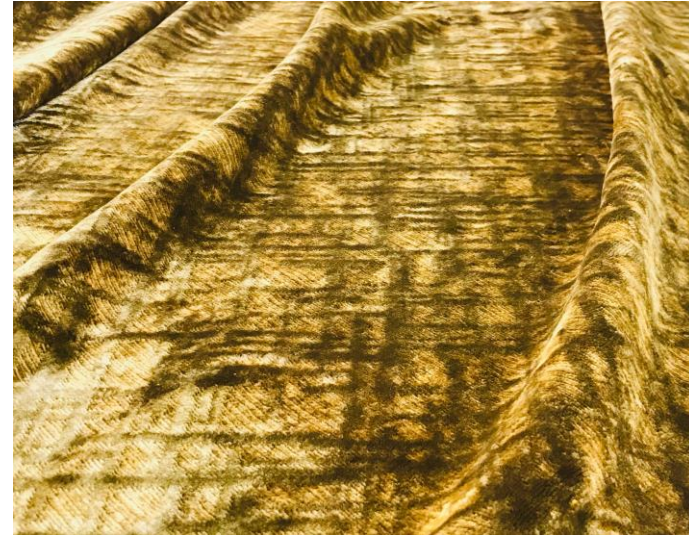

BÉRENGÈRE LEROY
PARIS

Chalk

Rope

Width 140 cm / Dry cleaning / 1050 g/ml / 52% cotton
recycled 8% linen 40% viscose

Linen **Sweet** *chalk*

BÉRENGÈRE LEROY
PARIS

Width 140 cm / Cleaning at 30° / 1220 g-m / 38% linen 30%
cotton 32% viscose / 35 000 Martindale