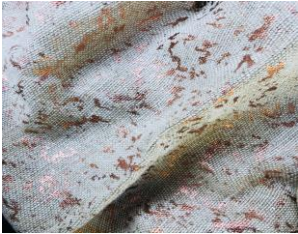

Byzance / Width 135 cm / 75% linen 25% viscose / Dry
cleaning

Mykonos // Width 140 cm / 46% viscose 27% co 16% pl 11%
lin / Dry cleaning

The PATTERNS

BÉRENGÈRE LEROY
PARIS
PARIS

**Miss
Bohème
silver**

**Miss
Bohème
copper**