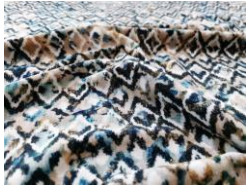

**Possession
médina**

**Possession
terracotta**

Possession / 8 colors / Width 140 cm / Soft-washed / 60% linen 40% viscose / Washable at 30° / 21 000 Martindale.

The **Patterns**

The PATTERNS

**Linen jute
Bagheera**