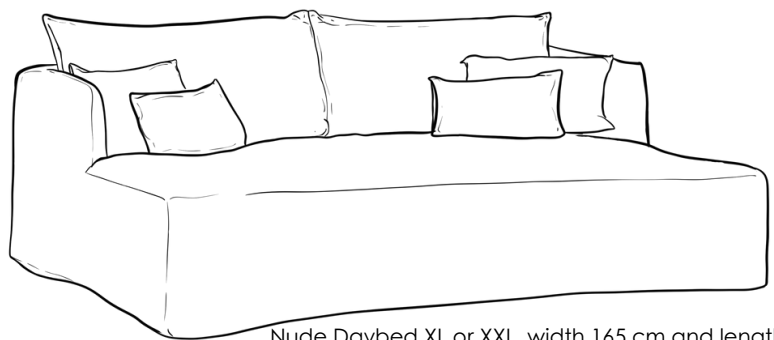

Express your unique style and design a retreat where luxury and comfort blend seamlessly with the natural beauty of your surroundings.

Price including

Starting at €1950 per meter, including

- Default width: 100 cm
- Default length: 100 cm
- Default height: 65 cm
- Default armrest thickness: 8cm
- 1 large back cushion (or two, recommended for lengths over 2 m)
- 2 cushions 40x60 cm
- 2 cushions 30x60 cm
- Choice of fabrics and finishes

Nude XL | €6435 including

- Default width: 200 cm
- Default length: 165 cm
- Default height: 65 cm
- Default length armrest: 80 cm
- Default armrest thickness: 8cm
- 2 large back cushions
- 2 cushions 40x60 cm
- 2 cushions 30x60 cm
- Choice of fabrics and finishes

Price calculation

- Width in m = X
- Length in m = Y
- $((Y / 1) * X) * €1950 = \text{Total } €$

Nude XXL | €9652 including

- Default width: 300 cm
- Default length: 165 cm
- Default height: 65 cm
- Default length armrest: 80 cm
- Default armrest thickness: 8cm
- 2 large back cushions
- 2 cushions 40x60 cm
- 2 cushions 30x60 cm
- Choice of fabrics and finishes

Nude Daybed XL or XXL, width 165 cm and length 200 cm (XL) or 300 cm (XXL)

Nude Daybed

Designed by Bérengère Leroy

Personalize with your choice of fabric and finishes

1. Structure
2. Left armrest (viewed from the front)
3. 1 (or 2) large back cushion
4. 2 cushions 50 x 50 cm or 40 x 60 cm
5. 2 cushions 30 x 50 cm
6. Sofa cover optional