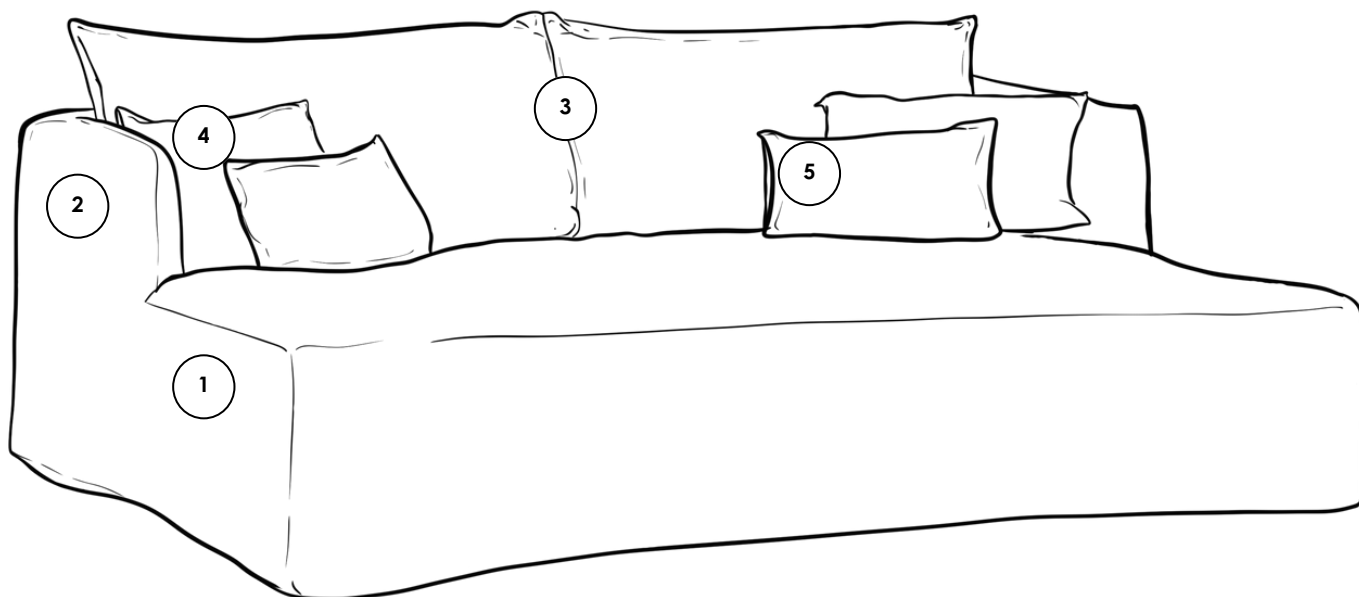

Express your unique style and design a retreat where luxury and comfort blend seamlessly with the natural beauty of your surroundings.

Price including

Starting at €1950 per meter, including

- Default width: 100 cm
- Default length: 100 cm
- Default height: 65 cm
- Default armrest thickness: 8cm
- 1 large back cushion (or two, recommended for lengths over 2 m)
- 2 cushions 40x60 cm
- 2 cushions 30x60 cm
- Choice of fabrics and finishes

Nude XL | €6435 including

- Default width: 200 cm
- Default length: 165 cm
- Default height: 65 cm
- Default length armrest: 80 cm
- Default armrest thickness: 8cm
- 2 large back cushions
- 2 cushions 40x60 cm
- 2 cushions 30x60 cm
- Choice of fabrics and finishes

Price calculation

- Width in m = X
- Length in m = Y
- $((Y / 1) * X) * €1950 = \text{Total } €$

Nude XXL | €9652 including

- Default width: 300 cm
- Default length: 165 cm
- Default height: 65 cm
- Default length armrest: 80 cm
- Default armrest thickness: 8cm
- 2 large back cushions
- 2 cushions 40x60 cm
- 2 cushions 30x60 cm
- Choice of fabrics and finishes

Nude Daybed XL or XXL, width 165 cm and length 200 cm (XL) or 300 cm (XXL)

Nude Daybed

Designed by Bérengère Leroy

Personalize with your choice of fabric and finishes

1. Structure
2. Left armrest (viewed from the front)
3. 1 (or 2) large back cushion
4. 2 cushions 50 x 50 cm or 40 x 60 cm
5. 2 cushions 30 x 50 cm
6. Sofa cover optional