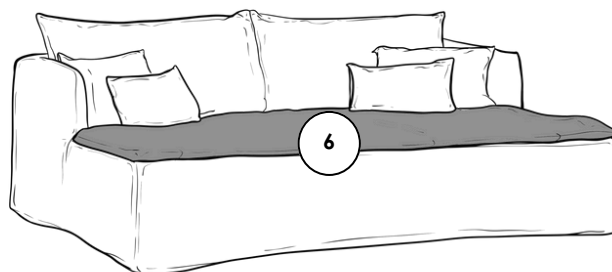

Express your unique style and design a retreat where luxury and comfort blend seamlessly with the natural beauty of your surroundings.

Price including

Starting at €1950 per meter, including

- Default width: 100 cm
- Default length: 100 cm
- Default height: 65 cm
- Default armrest thickness: 8cm
- 1 large back cushion (or two, recommended for lengths over 2 m)
- 2 cushions 40x60 cm
- 2 cushions 30x60 cm
- Choice of fabrics and finishes

Price calculation

- Width in m = X
- Length in m = Y
- $((Y / 1) * X) * €1950 = \text{Total } €$

Nude XXL | €9652 including

- Default width: 300 cm
- Default length: 165 cm
- Default height: 65 cm
- Default length armrest: 80 cm
- Default armrest thickness: 8cm
- 2 large back cushions
- 2 cushions 40x60 cm
- 2 cushions 30x60 cm
- Choice of fabrics and finishes

Nude Daybed XL or XXL, width 165 cm and length 200 cm (XL) or 300 cm (XXL)

Nude Daybed

Designed by Bérengère Leroy

Personalize with your choice of fabric and finishes

1. Structure
2. Left armrest (viewed from the front)
3. 1 (or 2) large back cushion
4. 2 cushions 50 x 50 cm or 40 x 60 cm
5. 2 cushions 30 x 50 cm
6. Sofa cover optional

Nude Daybed

Designed by Bérengère Leroy

Additional options

Sofa Cover

€190 (L:1m, D: 0,90m)

- Price calculation:
 - Length in meters = X
 - Depth in meters = Y
 - $((Y / 0,90) * X) * €190 = \text{Total } €$
- Front fabric: *customizable*
- Back fabric: *customizable*
- Finish: *type and color customizable*