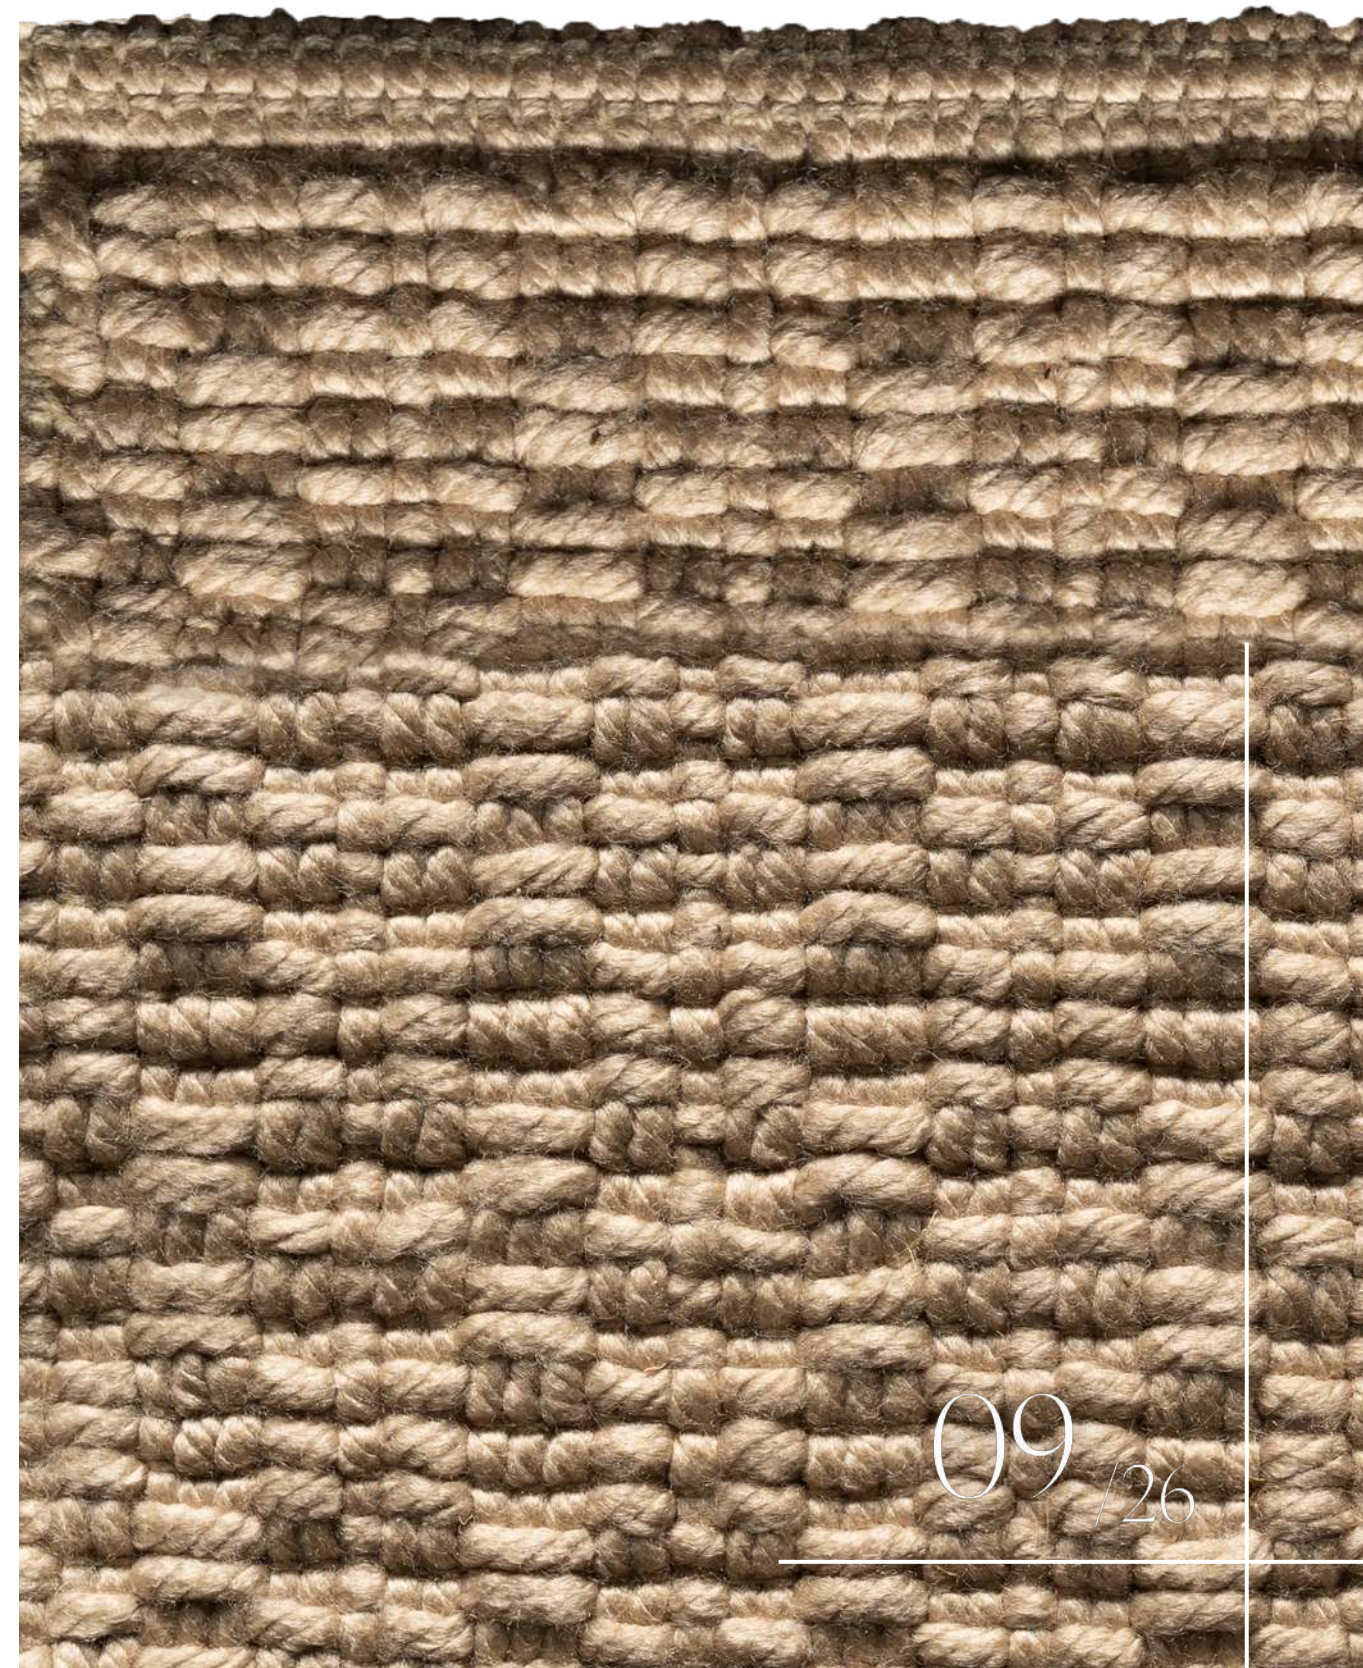

200 x 300 cm

2340,00€

300 x 400

4680,00€

Matière

100% Recycled

Tapis Garden Cappuccino

Tapis Garden Cappuccino